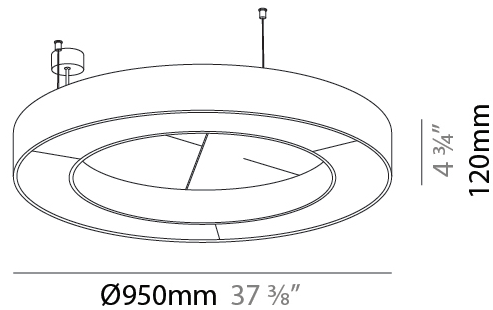

GENERAL

Series: Glorious Acoustic
Brand: Prolicht
Division: Architectural
Mounting Type: Suspension
Mounting Location: Ceiling
Subcategory: Acoustic

PHYSICAL

Shape: Round
Diameter (mm): 950
Diameter (in): 37 ³/₈
Width (mm): 120
Width (in): 4 ³/₄
Light Distribution: Direct
Diffuser: [PMMA - Opal / Micro-Prism](#)
Fixture Finish: [SSR / BKV / CWI / CRY / HAB / UFT / ITA / RUA / FTG / MYG / LOD / PUS / FRO / FUP / KIA / POP / BLS / SPG / MEY / GOH / GUM / CHC / COM / ABZ / JAG / OBR / MOS / ROR](#)
Accent Finish: [ANC / ASH / BNA / BTC / BZE / CEL / EGG / EVG / FOG / FOS / FST / FUA / IRI / IRO / KHA / LIC / LIM / MER / MSN / MUS / ONX / PEA / PLU / POL / PPY / RAY / ROY / RST / STE / SWD / TAN / TAU](#)
Fixture Material: Aluminum
Cable Details: [2 000mm / 78 3/4" or 6 000mm / 236 1/4" Transparent Cable](#)

ELECTRICAL

Lamp Type: LED (Zhaga Standard)
Input Wattage (W): 44
Total Output Wattage (W): 40
Dimming: [Tri-Mode (Non-Dimming and Phase Dimming (120Vac only) and 0-10V Dimming)](#)
Driver Included: Yes
Driver Location: Integrated
Driver Type: Constant Current - Universal
Driver Class: Class 2
Input Voltage (V): 120 - 277

LED

Color Temperature (°K): [2700 / 3000 / 3500 / 4000](#)
Max. Delivered Lumen (lm): [4947 / 5153 / 6051 / 5239](#)
Nominal Lumen (lm): [5475 / 5946 / 6982 / 6045](#)
CRI: >90 CRI
Lamp Life (hrs): 50000

OPTICAL

RATINGS AND CERTIFICATIONS

Certified By: CSA Certified to UL and CSA Standards
IP rating: IP20